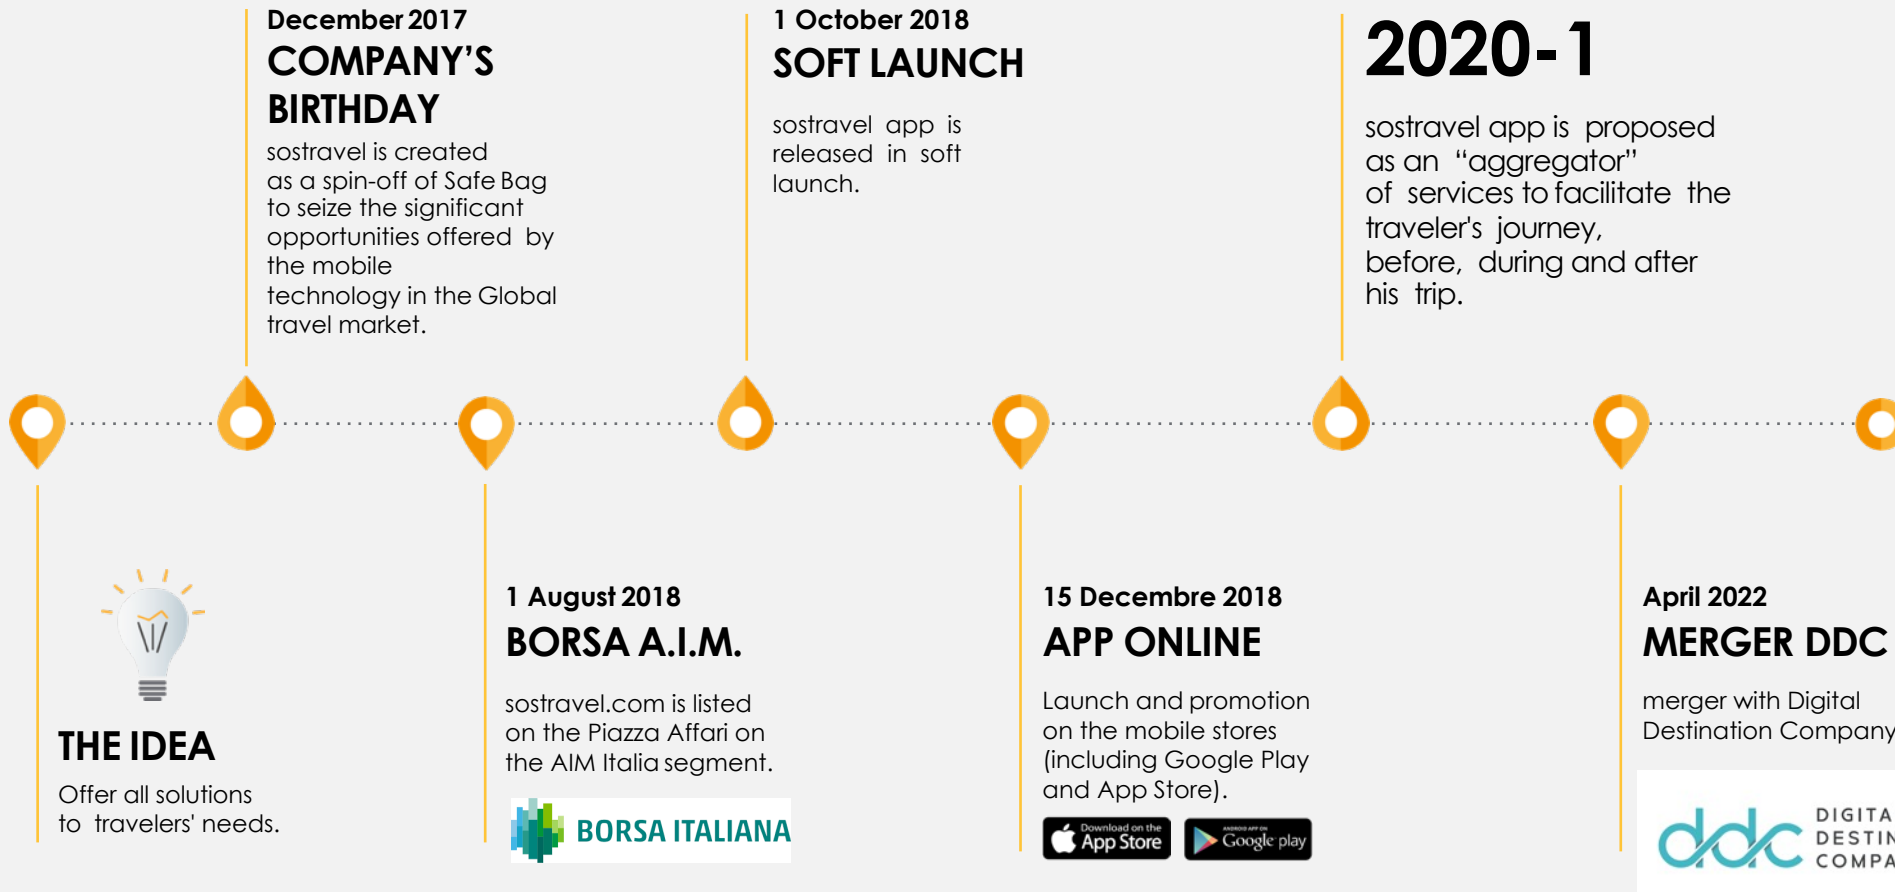

SOSTRAVEL APP

SOSTRAVEL APP

sosttravel

APP YOUR TRIP

The only app designed to meet all of your travel needs

About sostravel

SOSTRAVEL APP

SOSTRAVEL APP

THE IDEA
Offer all solutions to travelers' needs.

MISSION AND VALUES

The company mission is to overcome the highly fragmented air passenger services market by offering a single **integrated digital platform** able to assist the traveler throughout his entire journey, providing assistance with **multiple services before, during and after** his trip.

sostravel app provides passengers with access to full travel booking experience, purchase of all available services in example ticket, hotel, rent a car, travel insurance, assistance and helpful information in a clear, simple and complete way for a pleasant journey.

**Easy
Complete
Functional**

DISRUPT THE TRAVEL INDUSTRY EXPERIENCE

The merger

Global Travel
purchasing and
booking

sostravel

App your trip
All in one app
Travel info and notification
Travel plan

"Ying and Yang are not contrary elements, but components of the same unit. "