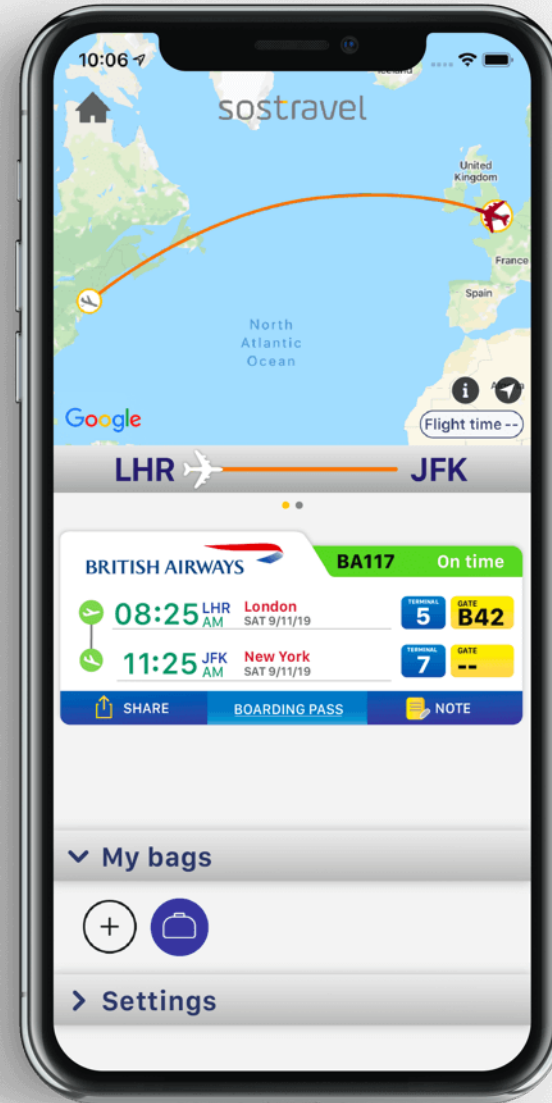

SOSTRAVEL APP

Airport Info

AIRPORT TIMETABLE

EXCHANGE RATE

VIP LOUNGE LIST

BOOK VIP LOUNGE PASS

SOSTRAVEL APP

SOSTRAVEL APP

Airline Info

Access **information** from **all the airlines** in the world with a single tap

SOSTRAVEL APP

SOSTRAVEL APP

Flight Tracker

follow your flight in real time

UPDATE IN REAL TIME

Updates in real time on: **delays**, cancellations, **gate** changes and **travel information**.

SHARE ITINERARY

Keep **friends and family** updated in **real time** on your trip. You can share your itinerary in **different languages**.

BOARDING PASS

Access your **boarding passes** and **digital passes**.

INCOMING FLIGHT

Follow your incoming flight in **realtime**

Where's My Plane? [Follow on the map](#)
En route from New York (JFK)

	JFK 07:15 PM	New York FRI 8/11/19	BA 178
	LHR 07:43 AM	London SAT 9/11/19	BA 117