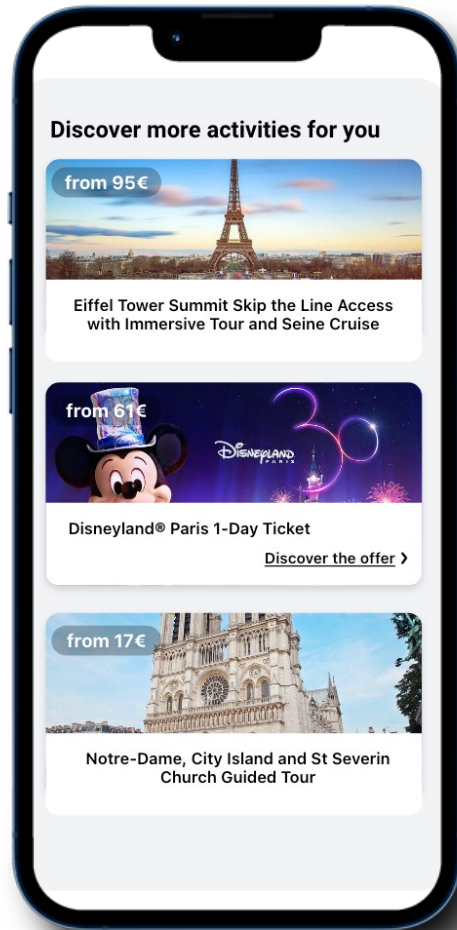

Book Excursion