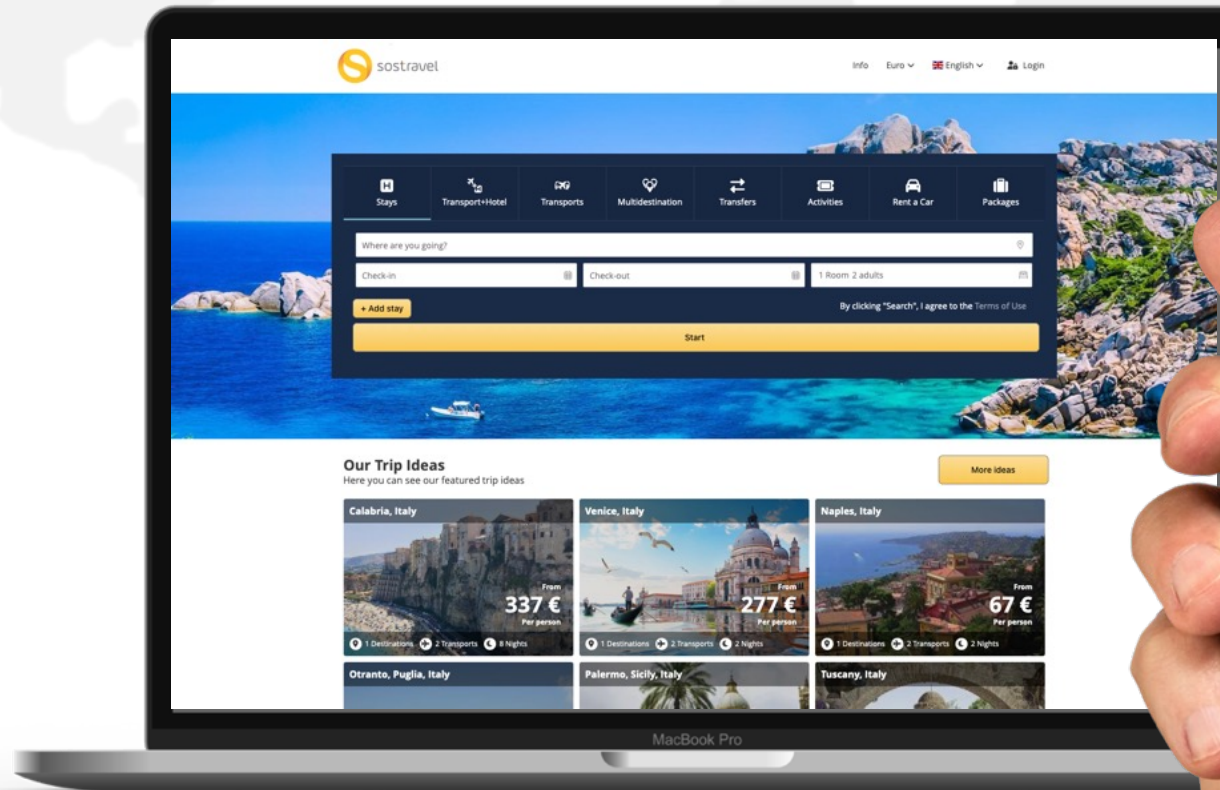

Wayfinding

Step-by-step navigation with support for custom paths and accessible routing.

Map management

Make adjustments with ease and publish instantly to every screen.

Last update on COVID-19

SOSTRAVEL APP

SOSTRAVEL APP

SOSTRAVEL APP

Sostravel Experience

SOSTRAVEL APP

SOSTRAVEL APP

Sostravel Experience

SOSTRAVEL APP

SOSTRAVEL APP