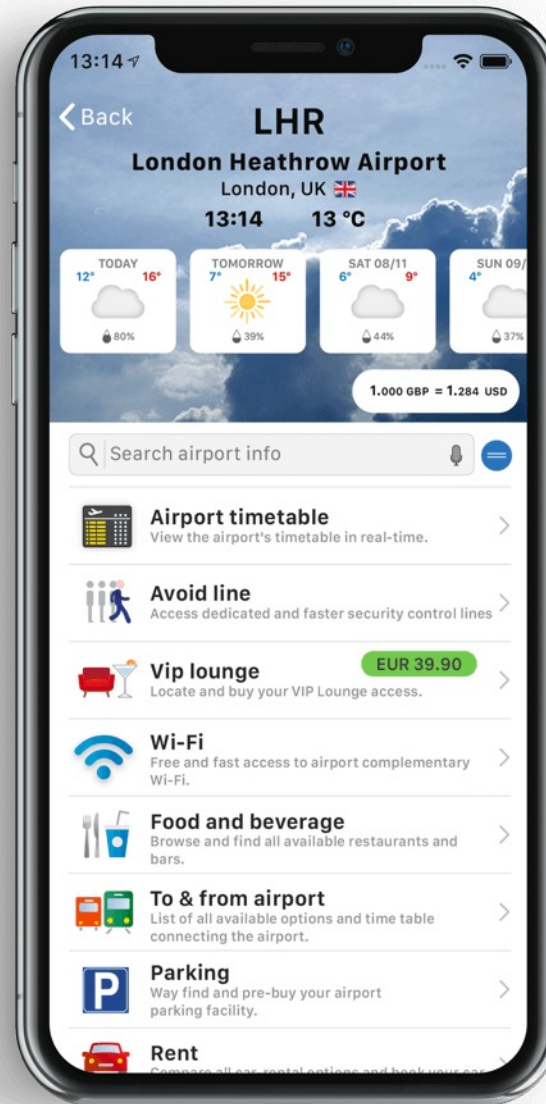

TRAVEL PLAN Agenda

Your travel assistant, follow step by step
all the activities you have planned

IDEAL TRAVEL JOURNEY

Plan & Booking

TRAVELLING

Information and notifications

Discover all the services available at the airport

View departure and arrival times

Access all airline info

Stay updated on all covid 19 info from different countries around the world

SOSTRAVEL APP

SOSTRAVEL APP

Partnership with
Huawei AppGallery

Airport Info

Find all the information you need at the airport: Arrival and departure times, gate locations, food options, the best shops, transportation, terminal maps ... we got you covered!

SOSTRAVEL APP

-  **Maps**
Locate anything you need in the airport >
-  **Pharmacy**
Locate all pharmacies & fast care available in the airport >
-  **Shop**
Discover here the available shops and how to reach them >
-  **Atm**
Find the nearest ATM >
-  **Tax refund**
Find the nearest office to apply for a VAT refund >
-  **Airport change**
Do you want to change currency and you can't find the counter? Look it up here. >
-  **Wrap your bag**
Wrap and protect your suitcases >
-  **Toilette**
Search for toilets near you >
-  **Beauty & fitness**
Discover the available beauty and fitness centres >
-  **Business services**
Meeting rooms available for events and business meetings >
-  **Charging station**
Find where to recharge your electronic devices >