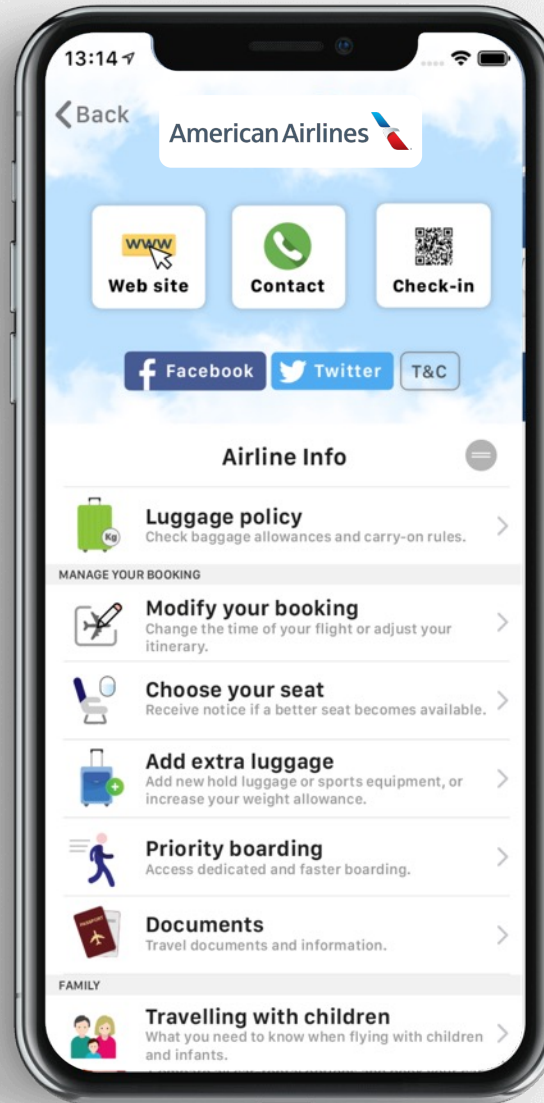

-  **Family entertainment**
Entertainment for you and your children also at the airport >
-  **Hotel**
Find Hotels near the airport >
-  **Info point**
Information points open to the public >
-  **Lost & found office**
Points dedicated to the discovery of lost items and suitcases >
-  **Luggage storage**
Find luggage storage points >
-  **Massage / spa**
Massage / Spa centres >
-  **Other**
Other >
-  **Prayer area**
Space dedicated to meditation and prayer >
-  **Public service office**
Public service office >
-  **Smoking area**
Smoking area only >
-  **Special assistance**
Find special assistance points >

SOSTRAVEL APP

Airport Info

AIRPORT TIMETABLE

EXCHANGE RATE

VIP LOUNGE LIST

BOOK VIP LOUNGE PASS

SOSTRAVEL APP

SOSTRAVEL APP

Airline Info

Access **information** from **all the airlines** in the world with a single tap

SOSTRAVEL APP

SOSTRAVEL APP

Flight Tracker

follow your flight in real time

UPDATE IN REAL TIME

Updates in real time on: **delays**, cancellations, **gate** changes and **travel information**.

SHARE ITINERARY

Keep **friends and family** updated in **real time** on your trip. You can share your itinerary in **different languages**.

BOARDING PASS

Access your **boarding passes** and **digital passes**.