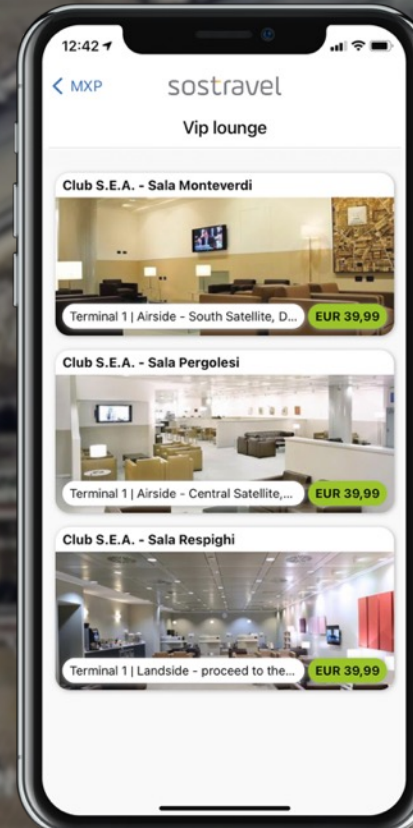

SOSTRAVEL APP

Airport Info

AIRPORT TIMETABLE

EXCHANGE RATE

VIP LOUNGE LIST

BOOK VIP LOUNGE PASS

SOSTRAVEL APP

SOSTRAVEL APP

Airline Info

Access **information** from **all the airlines** in the world with a single tap

SOSTRAVEL APP

SOSTRAVEL APP

Flight Tracker

follow your flight in real time

UPDATE IN REAL TIME

Updates in real time on: **delays**, cancellations, **gate** changes and **travel information**.

SHARE ITINERARY

Keep **friends and family** updated in **real time** on your trip. You can share your itinerary in **different languages**.

BOARDING PASS

Access your **boarding passes** and **digital passes**.