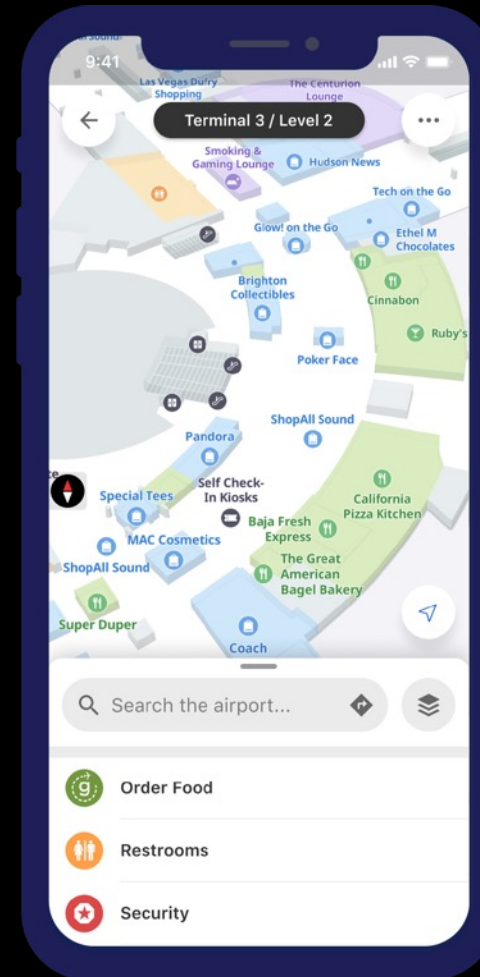

Find all the information you need at the airport: Arrival and departure times, gate locations, food options, the best shops, transportation, terminal maps ... we got you covered!

SOSTRAVEL APP

-  **Maps**
Locate anything you need in the airport >
-  **Pharmacy**
Locate all pharmacies & fast care available in the airport >
-  **Shop**
Discover here the available shops and how to reach them >
-  **Atm**
Find the nearest ATM >
-  **Tax refund**
Find the nearest office to apply for a VAT refund >
-  **Airport change**
Do you want to change currency and you can't find the counter? Look it up here. >
-  **Wrap your bag**
Wrap and protect your suitcases >
-  **Toilette**
Search for toilets near you >
-  **Beauty & fitness**
Discover the available beauty and fitness centres >
-  **Business services**
Meeting rooms available for events and business meetings >
-  **Charging station**
Find where to recharge your electronic devices >

INCOMING FLIGHT

Follow your incoming flight in **realtime**

Where's My Plane? [Follow on the map](#)
En route from New York (JFK)

	JFK 07:15 PM	New York FRI 8/11/19	BA 178
	LHR 07:43 AM	London SAT 9/11/19	BA 117

AIRPLANE MODEL

Boeing 747-400 Passenger Tail Number G-BYGA

552 mph **5,995 mi** **18 Years**
Cruising Speed Range Age

SOSTRAVEL APP

Wayfinding

Coming soon

Connected mapping

Beautiful, 3D-rendered maps for indoor spaces that adapt on the fly for any device

Wayfinding

Step-by-step navigation with support for custom paths and accessible routing.

Map management

Make adjustments with ease and publish instantly to every screen.

Last update on COVID-19

SOSTRAVEL APP