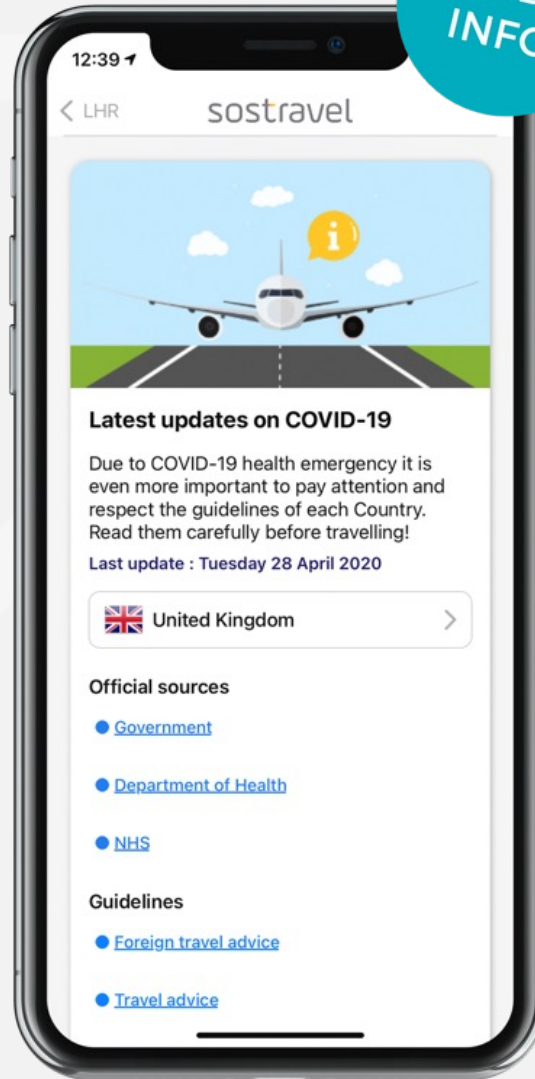

Last update on COVID-19

SOSTRAVEL APP

WE CARE

Informed of the **latest updates** regarding Covid 19 in the country of **departure and destination.**

COVID-19 INFO

SOSTRAVEL APP