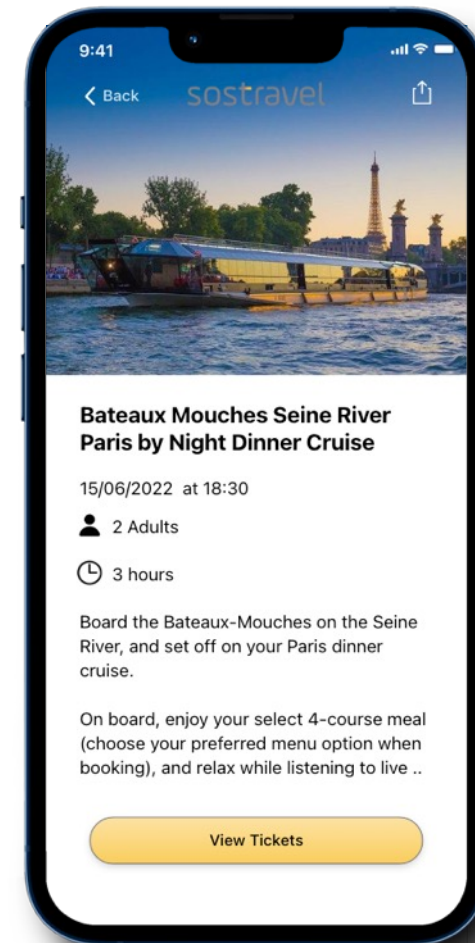

Add Excursion