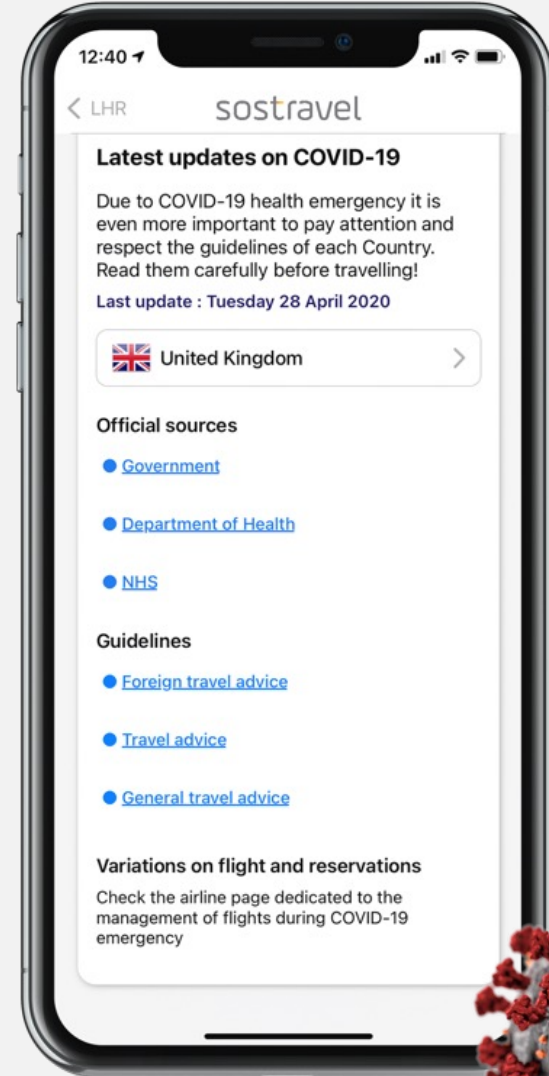

Last update on COVID-19

SOSTRAVEL APP

WE CARE

Informed of the **latest updates** regarding Covid 19 in the country of **departure and destination.**

COVID-19 INFO

SOSTRAVEL APP