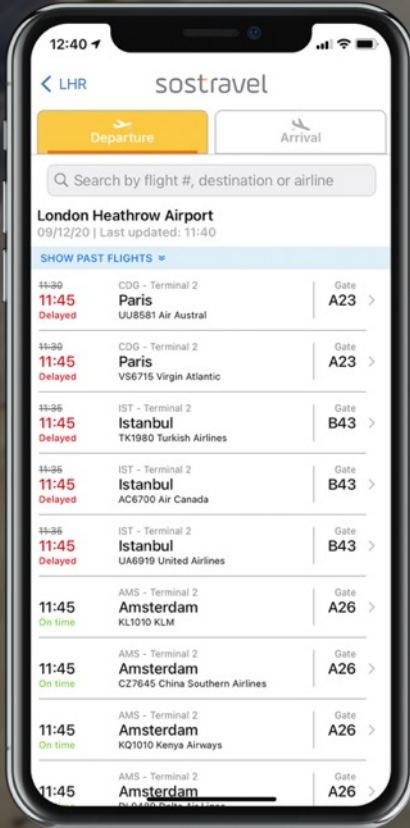

View departure and arrival times

Access all airline info

Stay updated on all covid 19 info from different countries around the world

SOSTRAVEL APP

SOSTRAVEL APP

Partnership with
Huawei AppGallery

Airport Info

Find all the information you need at the airport: Arrival and departure times, gate locations, food options, the best shops, transportation, terminal maps ... we got you covered!

SOSTRAVEL APP

-  **Maps**
Locate anything you need in the airport >
-  **Pharmacy**
Locate all pharmacies & fast care available in the airport >
-  **Shop**
Discover here the available shops and how to reach them >
-  **Atm**
Find the nearest ATM >
-  **Tax refund**
Find the nearest office to apply for a VAT refund >
-  **Airport change**
Do you want to change currency and you can't find the counter? Look it up here. >
-  **Wrap your bag**
Wrap and protect your suitcases >
-  **Toilette**
Search for toilets near you >
-  **Beauty & fitness**
Discover the available beauty and fitness centres >
-  **Business services**
Meeting rooms available for events and business meetings >
-  **Charging station**
Find where to recharge your electronic devices >

SOSTRAVEL APP

Airport Info

AIRPORT TIMETABLE

EXCHANGE RATE

VIP LOUNGE LIST

BOOK VIP LOUNGE PASS

SOSTRAVEL APP

SOSTRAVEL APP

Airline Info

Access **information** from **all the airlines** in the world with a single tap

SOSTRAVEL APP

SOSTRAVEL APP

Flight Tracker

follow your flight in real time

UPDATE IN REAL TIME

Updates in real time on: **delays**, cancellations, **gate** changes and **travel information**.