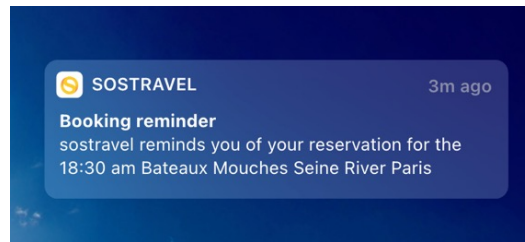

Sostravel Travel Plan Agenda

IS DIFFERENT

SOSTRAVEL APP

Push and sms Notification