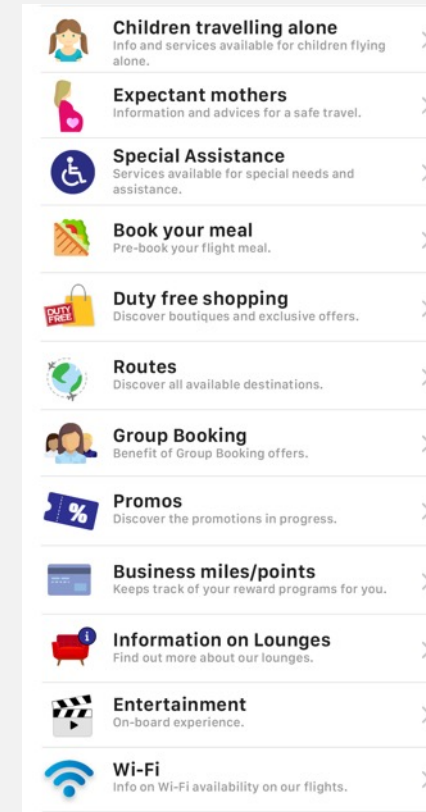

-  **Family entertainment**
Entertainment for you and your children also at the airport >
-  **Hotel**
Find Hotels near the airport >
-  **Info point**
Information points open to the public >
-  **Lost & found office**
Points dedicated to the discovery of lost items and suitcases >
-  **Luggage storage**
Find luggage storage points >
-  **Massage / spa**
Massage / Spa centres >
-  **Other**
Other >
-  **Prayer area**
Space dedicated to meditation and prayer >
-  **Public service office**
Public service office >
-  **Smoking area**
Smoking area only >
-  **Special assistance**
Find special assistance points >

SOSTRAVEL APP

Airport Info

AIRPORT TIMETABLE

EXCHANGE RATE

VIP LOUNGE LIST

BOOK VIP LOUNGE PASS

SOSTRAVEL APP

SOSTRAVEL APP

Airline Info

Access **information** from **all the airlines** in the world with a single tap

SOSTRAVEL APP

SOSTRAVEL APP

Flight Tracker

follow your flight in real time

UPDATE IN REAL TIME

Updates in real time on: **delays**, cancellations, **gate** changes and **travel information**.

SHARE ITINERARY

Keep **friends and family** updated in **real time** on your trip. You can share your itinerary in **different languages**.

BOARDING PASS

Access your **boarding passes** and **digital passes**.