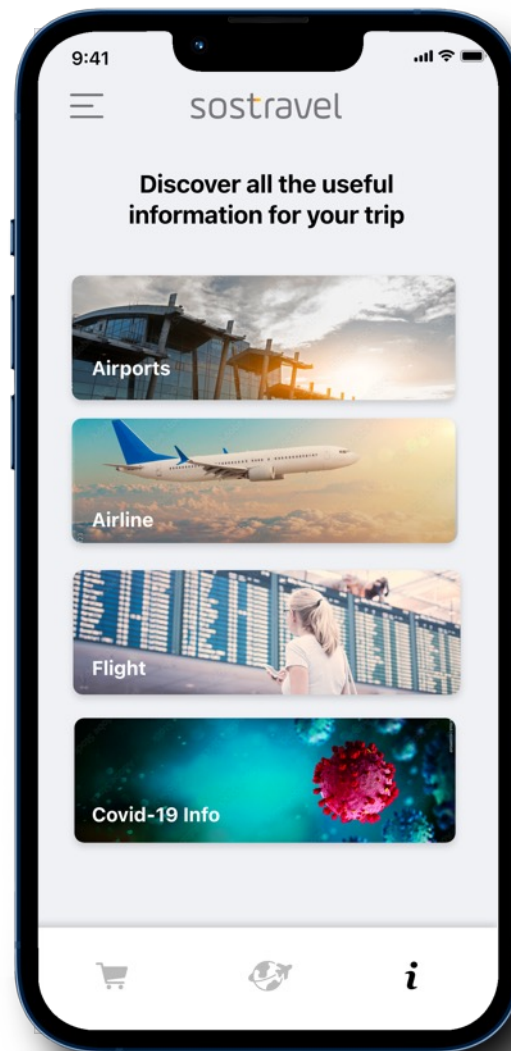

TRAVEL PLAN Agenda

Your travel assistant, follow step by step
all the activities you have planned

IDEAL TRAVEL JOURNEY

Plan & Booking

TRAVELLING

Information and notifications

Discover all the services available at the airport

View departure and arrival times

Access all airline info

Stay updated on all covid 19 info from different countries around the world

SOSTRAVEL APP

SOSTRAVEL APP

Partnership with
Huawei AppGallery

Airport Info

Find all the information you need at the airport: Arrival and departure times, gate locations, food options, the best shops, transportation, terminal maps ... we got you covered!

SOSTRAVEL APP

-  **Maps**
Locate anything you need in the airport >
-  **Pharmacy**
Locate all pharmacies & fast care available in the airport >
-  **Shop**
Discover here the available shops and how to reach them >
-  **Atm**
Find the nearest ATM >
-  **Tax refund**
Find the nearest office to apply for a VAT refund >
-  **Airport change**
Do you want to change currency and you can't find the counter? Look it up here. >
-  **Wrap your bag**
Wrap and protect your suitcases >
-  **Toilette**
Search for toilets near you >
-  **Beauty & fitness**
Discover the available beauty and fitness centres >
-  **Business services**
Meeting rooms available for events and business meetings >
-  **Charging station**
Find where to recharge your electronic devices >