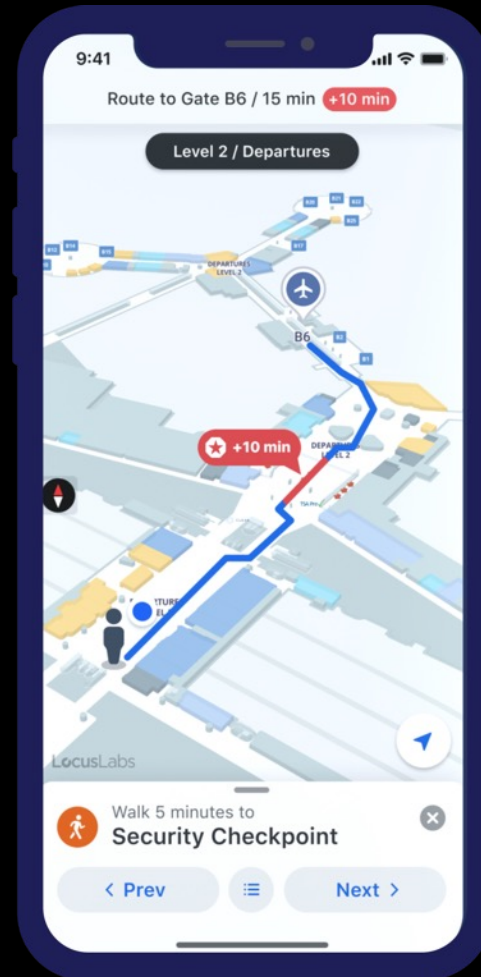

INCOMING FLIGHT

Follow your incoming flight in **realtime**

Where's My Plane? [Follow on the map](#)
En route from New York (JFK)

	JFK 07:15 PM	New York FRI 8/11/19	BA 178
	LHR 07:43 AM	London SAT 9/11/19	BA 117

AIRPLANE MODEL

Boeing 747-400 Passenger Tail Number G-BYGA

552 mph **5,995 mi** **18 Years**
Cruising Speed Range Age

SOSTRAVEL APP

Wayfinding

Coming soon

Connected mapping

Beautiful, 3D-rendered maps for indoor spaces that adapt on the fly for any device

Wayfinding

Step-by-step navigation with support for custom paths and accessible routing.

Map management

Make adjustments with ease and publish instantly to every screen.

Last update on COVID-19

SOSTRAVEL APP