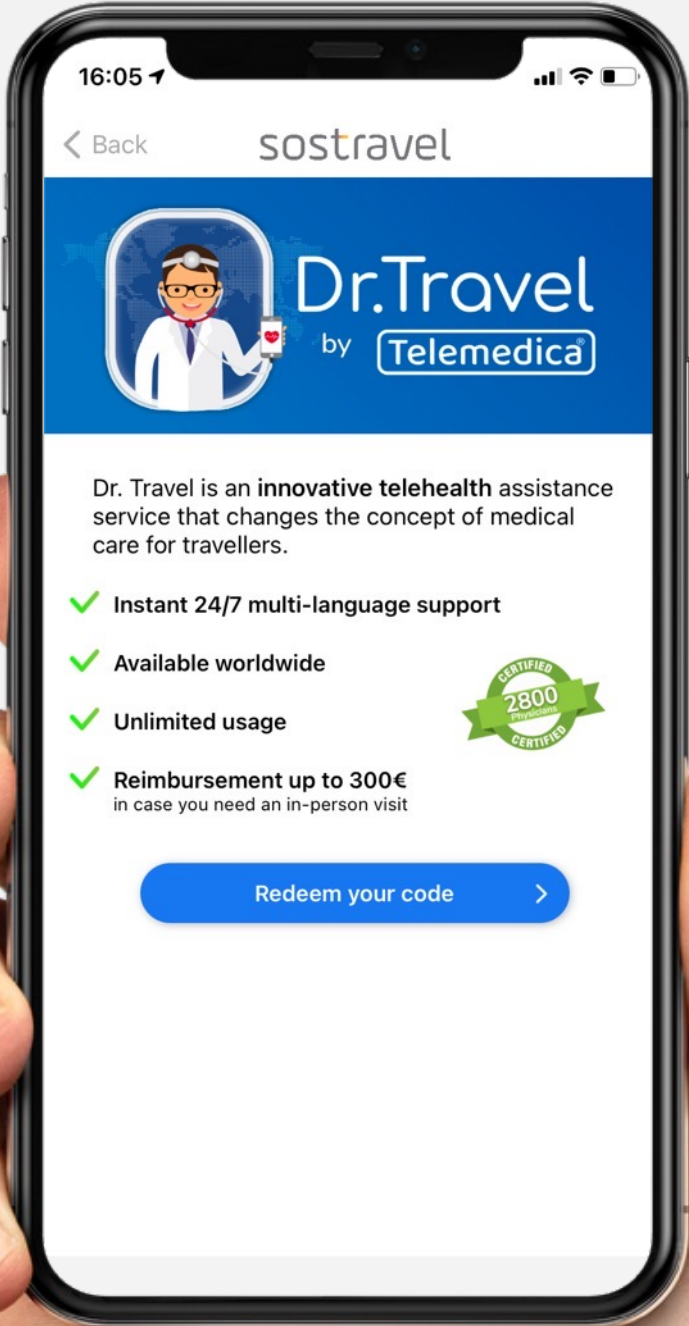

SOSTRAVEL APP

Push and sms Notification

Wayfinding and mobility destination

Contacts and social

Tickets

SOSTRAVEL APP

Coming soon

Dr.Travel

by **Telemedica**

24/7 telehealth access for 14 days

AN INNOVATIVE TELEHEALTH ASSISTANCE SERVICE THAT CAN CHANGE THE CONCEPT OF MEDICAL CARE FOR TRAVELLERS.

**INDIVIDUAL
PACK**

**FAMILY PACK
Up to 5 dependents**