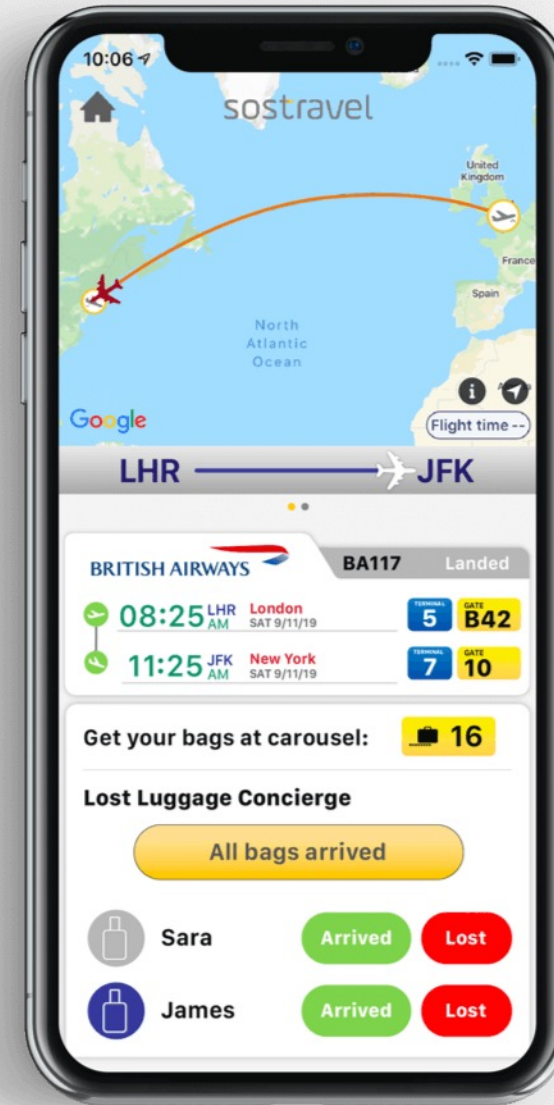

INCOMING FLIGHT

Follow your incoming flight in **realtime**

Where's My Plane? [Follow on the map](#)
En route from New York (JFK)

	JFK 07:15 PM	New York FRI 8/11/19	BA 178
	LHR 07:43 AM	London SAT 9/11/19	BA 117

Wayfinding

Step-by-step navigation with support for custom paths and accessible routing.

Map management

Make adjustments with ease and publish instantly to every screen.

Last update on COVID-19

SOSTRAVEL APP

WE CARE

Informed of the **latest updates** regarding Covid 19 in the country of **departure and destination.**

COVID-19 INFO

SOSTRAVEL APP

Lost Luggage Concierge

Sostravel proprietary service

Lost Luggage Concierge is a service that provides **assistance** and a **reimbursement** to travelers in case of mishandled bags.

SOSTRAVEL APP

SOSTRAVEL APP

Sostravel Experience

SOSTRAVEL APP

SOSTRAVEL APP

Sostravel Experience

SOSTRAVEL APP

SOSTRAVEL APP