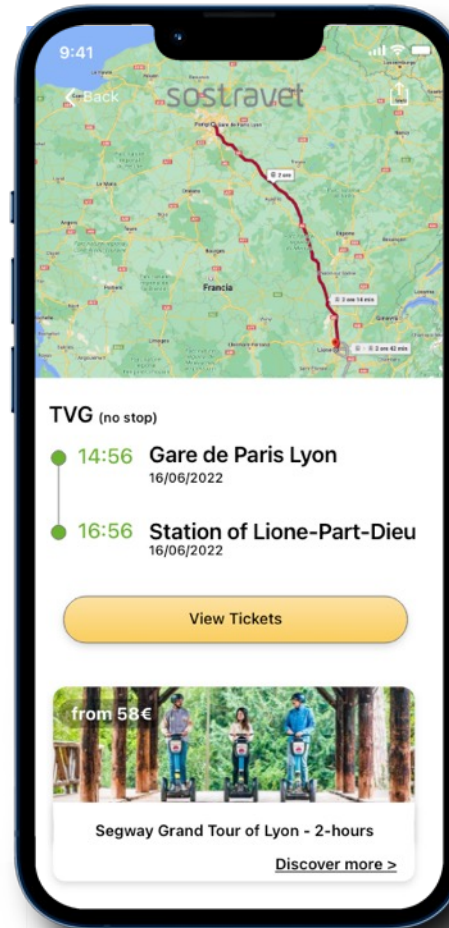

Add a Transfer