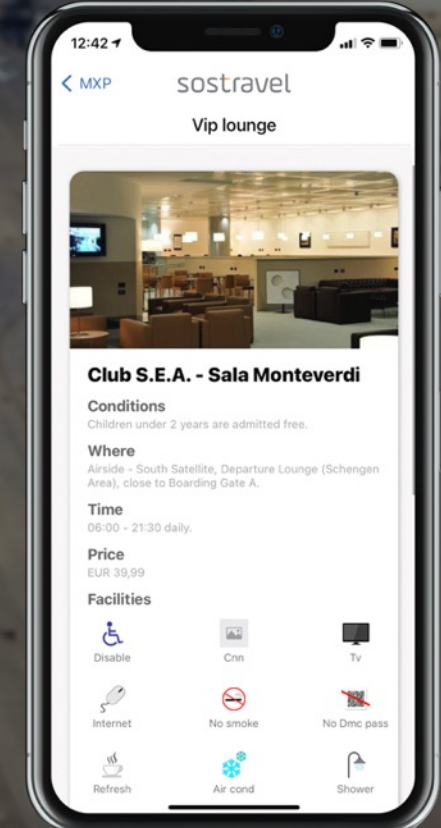

SOSTRAVEL APP

Airport Info

AIRPORT TIMETABLE

EXCHANGE RATE

VIP LOUNGE LIST

BOOK VIP LOUNGE PASS

SOSTRAVEL APP

SOSTRAVEL APP

Airline Info

Access **information** from **all the airlines** in the world with a single tap

SOSTRAVEL APP

SOSTRAVEL APP

Flight Tracker

follow your flight in real time

UPDATE IN REAL TIME

Updates in real time on: **delays**, cancellations, **gate** changes and **travel information**.

SHARE ITINERARY

Keep **friends and family** updated in **real time** on your trip. You can share your itinerary in **different languages**.

BOARDING PASS

Access your **boarding passes** and **digital passes**.