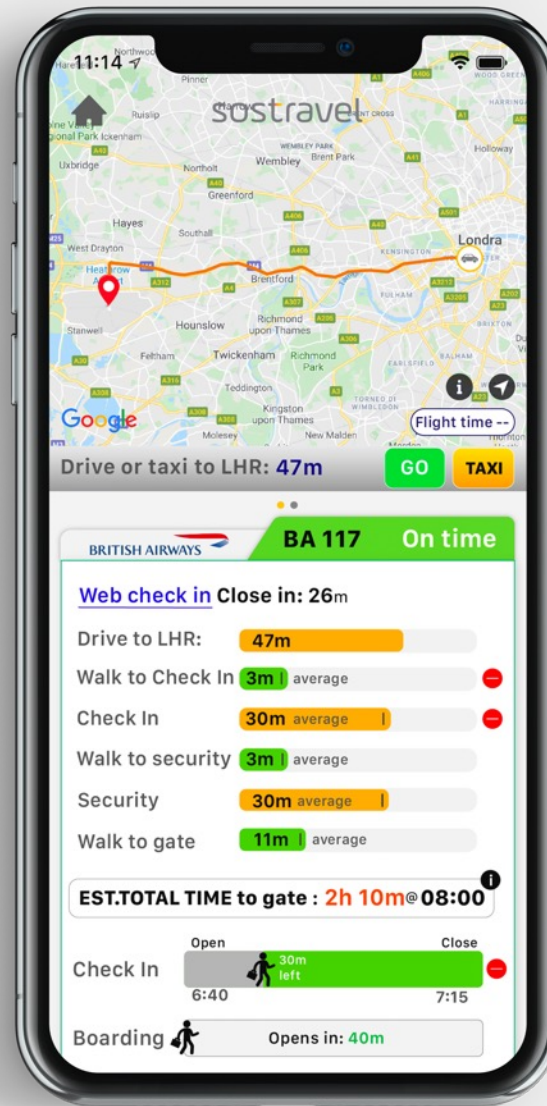

Airline Info

Access **information** from **all the airlines** in the world with a single tap

SOSTRAVEL APP

SOSTRAVEL APP

Flight Tracker

follow your flight in real time

UPDATE IN REAL TIME

Updates in real time on: **delays**, cancellations, **gate** changes and **travel information**.

SHARE ITINERARY

Keep **friends and family** updated in **real time** on your trip. You can share your itinerary in **different languages**.

BOARDING PASS

Access your **boarding passes** and **digital passes**.

Digital Concierge

SOSTRAVEL APP

DRIVE OR GET A TAXI

Integrated **navigator** with GPS programmed to reach your Terminal. Or you can book at **any time** a **private car!**

TIME

Digital Concierge informs you of **Check-in opening** and **closing times** as well as **Boarding starting** and ending times.

INCOMING FLIGHT

Follow your incoming flight in **realtime**

Where's My Plane? [Follow on the map](#)
En route from New York (JFK)

	JFK 07:15 PM	New York FRI 8/11/19	BA 178
	LHR 07:43 AM	London SAT 9/11/19	BA 117