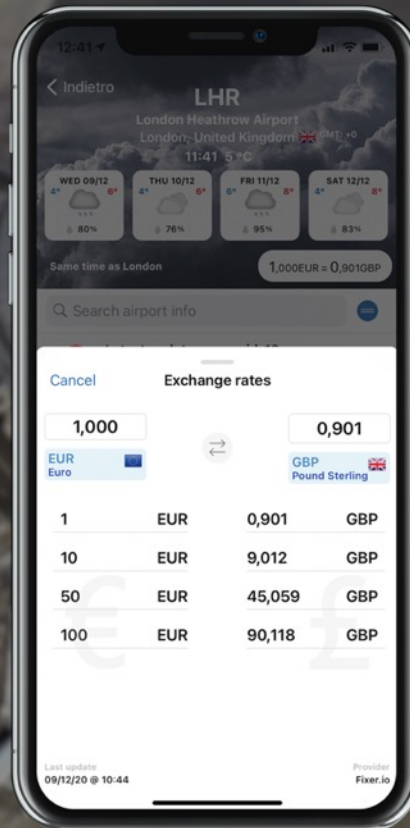

Find all the information you need at the airport: Arrival and departure times, gate locations, food options, the best shops, transportation, terminal maps ... we got you covered!

SOSTRAVEL APP

-  **Maps**
Locate anything you need in the airport >
-  **Pharmacy**
Locate all pharmacies & fast care available in the airport >
-  **Shop**
Discover here the available shops and how to reach them >
-  **Atm**
Find the nearest ATM >
-  **Tax refund**
Find the nearest office to apply for a VAT refund >
-  **Airport change**
Do you want to change currency and you can't find the counter? Look it up here. >
-  **Wrap your bag**
Wrap and protect your suitcases >
-  **Toilette**
Search for toilets near you >
-  **Beauty & fitness**
Discover the available beauty and fitness centres >
-  **Business services**
Meeting rooms available for events and business meetings >
-  **Charging station**
Find where to recharge your electronic devices >

SOSTRAVEL APP

Airport Info

AIRPORT TIMETABLE

EXCHANGE RATE

VIP LOUNGE LIST

BOOK VIP LOUNGE PASS

SOSTRAVEL APP

SOSTRAVEL APP

Airline Info

Access **information** from **all the airlines** in the world with a single tap

SOSTRAVEL APP

SOSTRAVEL APP

Flight Tracker

follow your flight in real time

UPDATE IN REAL TIME

Updates in real time on: **delays**, cancellations, **gate** changes and **travel information**.

SHARE ITINERARY

Keep **friends and family** updated in **real time** on your trip. You can share your itinerary in **different languages**.

BOARDING PASS

Access your **boarding passes** and **digital passes**.