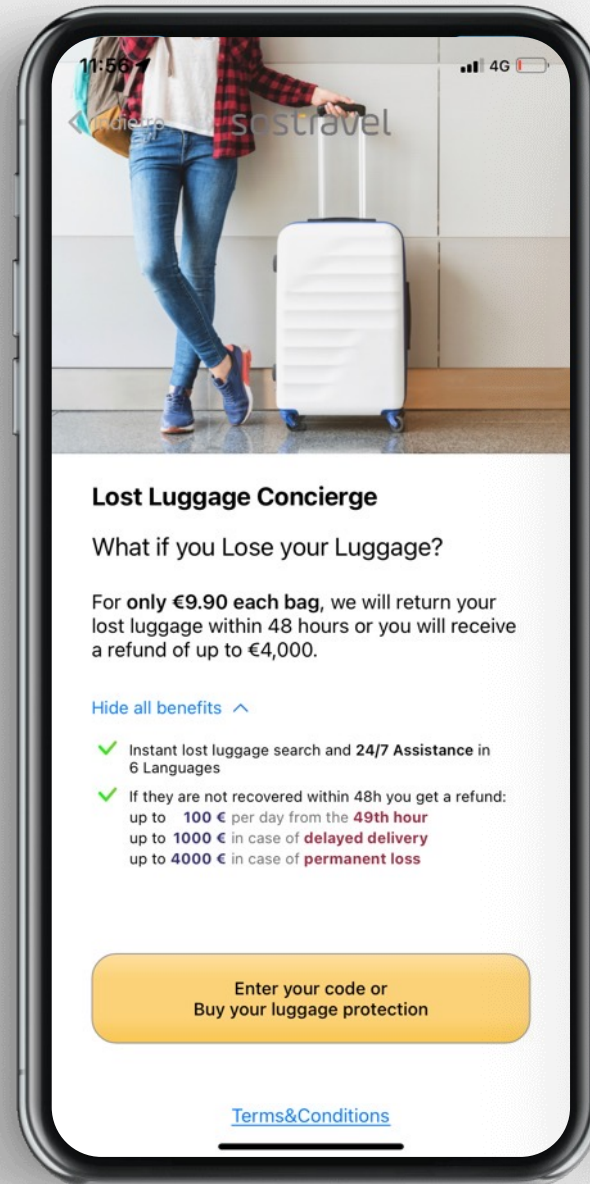

WE CARE

Informed of the **latest updates** regarding Covid 19 in the country of **departure and destination.**

COVID-19 INFO

SOSTRAVEL APP

Lost Luggage Concierge

Sostravel proprietary service

Lost Luggage Concierge is a service that provides **assistance** and a **reimbursement** to travelers in case of mishandled bags.

SOSTRAVEL APP

SOSTRAVEL APP

Sostravel Experience

SOSTRAVEL APP

SOSTRAVEL APP

Sostravel Experience

SOSTRAVEL APP

SOSTRAVEL APP